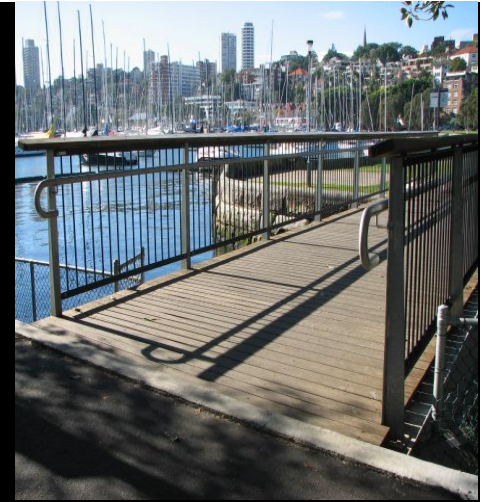

ROASTED ASH Decking
132mm x 20mm

SPOTTED GUM DECKING
88mm x19mm

DECKING TIMBER

Green off saw Spotted Gum Deck

Finger Jointed Decking 135mm x 22mm
Available in lengths up to 6.0 mts
Species: Blackbutt, Spotted Gum, Grey Ironbark, White Mahogany, Red Mahogany, Tallowwood & Turpentine