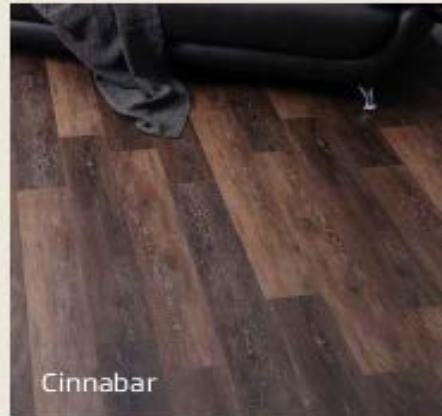

Natural  
Impressionist  
BY HURFORD FLOORING

Desert Rose

Zicon

Cinnabar

Amber

Obeidian

Jasper

Jet

# A new age of practicality, performance and aesthetic appeal.

*Natural* **Impressionist** is a Replica Timber Plank that utilises the latest technology to produce the stunning visual effect of a beautiful natural hardwood floor.

*Natural* **Impressionist** uses photo-realism images to produce a high definition reproduction of classic hardwoods, which is available in 8 modern colour tones.

*Natural* **Impressionist** incorporates the Välinge patented licensed click system for a quick and easy glueless installation.

### Natural Impressionist Specification

Description	Replica Timber Plank
Colour Tones	Amber, Cinnabar, Desert Rose, Jasper, Jet, Mica, Obeidian, Zircon
Width	150mm
Thickness	5.0mm
Length	1220mm
Wear layer	0.5mm, suitable for commercial and residential use
Finish	Matt
Surface	Natural Timber Texture
Connection	Välinge patented licensed click system
VOC test	European category A+, including 0 Formaldehyde emission