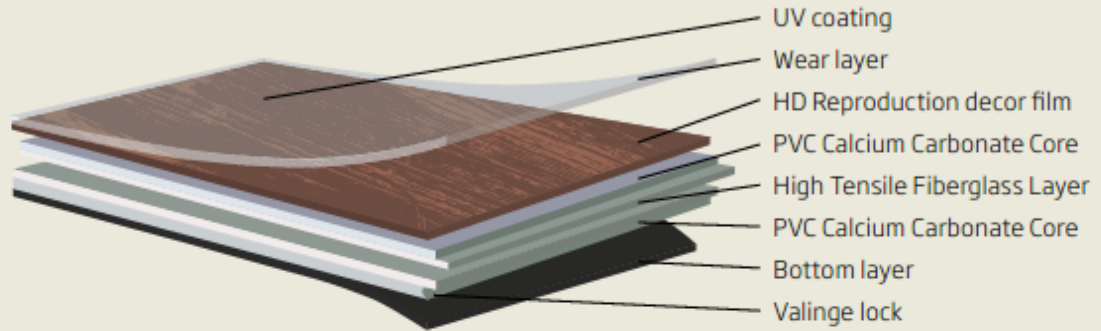

The benefits and versatility of a PVC Calcium Carbonate core integrated with a high tensile fiberglass layer provides an extremely stable plank to suit any home, office or commercial space.

For a practical, hard wearing & economical flooring solution suitable for most applications, *Natural* **Impressionist** Replica Timber Plank is a superb choice.

### Natural Impressionist Layup

### Natural Impressionist Specification

Description	Replica Timber Plank
Colour Tones	Amber, Cinnabar, Desert Rose, Jasper, Jet, Mica, Obeidian, Zircon
Width	150mm
Thickness	5.0mm
Length	1220mm
Wear layer	0.5mm, suitable for commercial and residential use
Finish	Matt
Surface	Natural Timber Texture
Connection	Välinge patented licensed click system
VOC test	European category A+, including 0 Formaldehyde emission