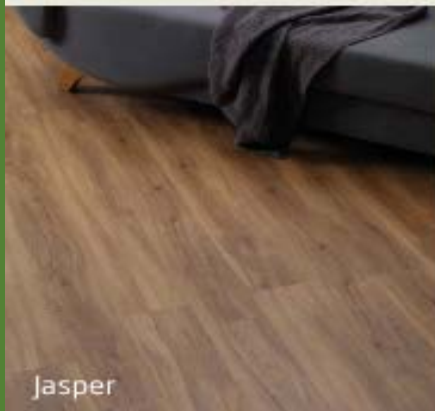

Natural  
Impressionist  
BY HURFORD FLOORING

Desert Rose

Zicon

Cinnabar

Amber

Obeidian

Jasper

Jet

# A new age of practicality, performance and aesthetic appeal.

*Natural* **Impressionist** is a Replica Timber Plank that utilises the latest technology to produce the stunning visual effect of a beautiful natural hardwood floor.

*Natural* **Impressionist** uses photo-realism images to produce a high definition reproduction of classic hardwoods, which is available in 8 modern colour tones.

*Natural* **Impressionist** incorporates the Välinge patented licensed click system for a quick and easy glueless installation.

*Natural* **Impressionist** Replica Timber Plank can be installed over virtually any flat, dry substrate including in wet areas such as bathrooms and kitchens. Its natural timber texture not only creates an emotive connection to the floor, but adds a practical non-slip surface that is quite underfoot.