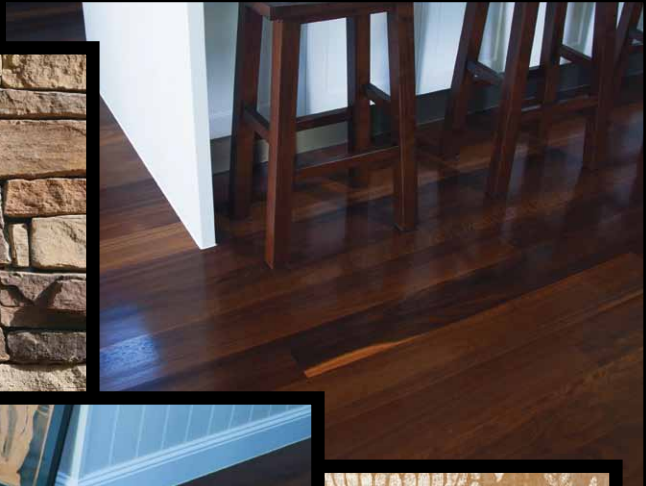

Hurford Roasted is available in two distinctive tones:

Peat: a natural dark earth hue.

Cayenne: an intimate reddish bronze palette.

Hurford Roasted is a high temperature thermally modified hardwood that uses a custom designed heating program to alter the woods molecular structure. This has many benefits that include locking in the colour, increasing the durability and limiting movement to a fraction of normal kiln dried flooring.

A modern living room featuring a white sofa with blue patterned and solid blue pillows. To the left, a wooden staircase with a glass railing leads up. The floor is made of dark wood planks. The word "Roasted" is written in a white, elegant cursive font across the top of the image.

# Peat

A black leather chair with a chrome frame is positioned on a dark wood floor. The chair is situated next to a brick wall and a window with blinds. The word "Roasted" is written in a white, cursive font across the top of the image.