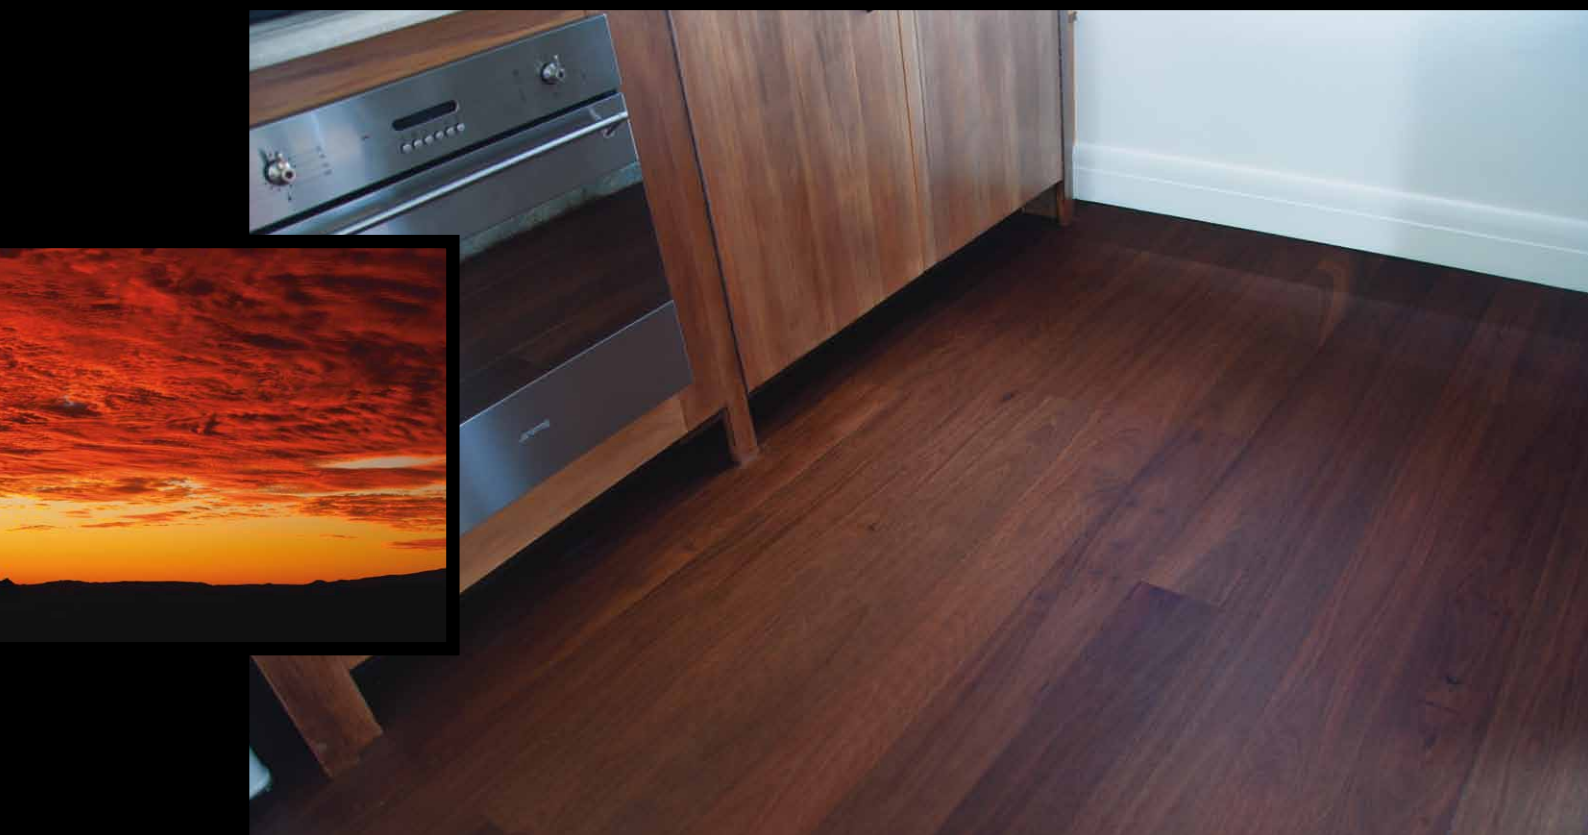

# HURFORD ROASTED

QUALITY KILN DRIED TIMBER

*Hurford Roasted is about creating  
a luxurious style when it comes to  
Australian hardwood flooring.*

The Hurford Roasted process metamorphosis the natural colour of hardwood to create a deep rich tone that penetrates through the wood.

Hurford Roasted is available in two distinctive tones:

Peat: a natural dark earth hue.

Cayenne: an intimate reddish bronze palette.

Hurford Roasted is a high temperature thermally modified hardwood that uses a custom designed heating program to alter the woods molecular structure. This has many benefits that include locking in the colour, increasing the durability and limiting movement to a fraction of normal kiln dried flooring.

A modern living room featuring a white sofa with blue patterned and solid blue pillows. To the left, a wooden staircase with a glass railing leads up. The floor is made of dark wood planks. The word "Roasted" is written in a white, elegant cursive font across the top of the image.

# Peat

A black leather chair with a chrome frame is positioned on a dark wood floor. The chair is situated next to a brick wall and a window with blinds. The word "Roasted" is written in a white, cursive font across the top of the image.