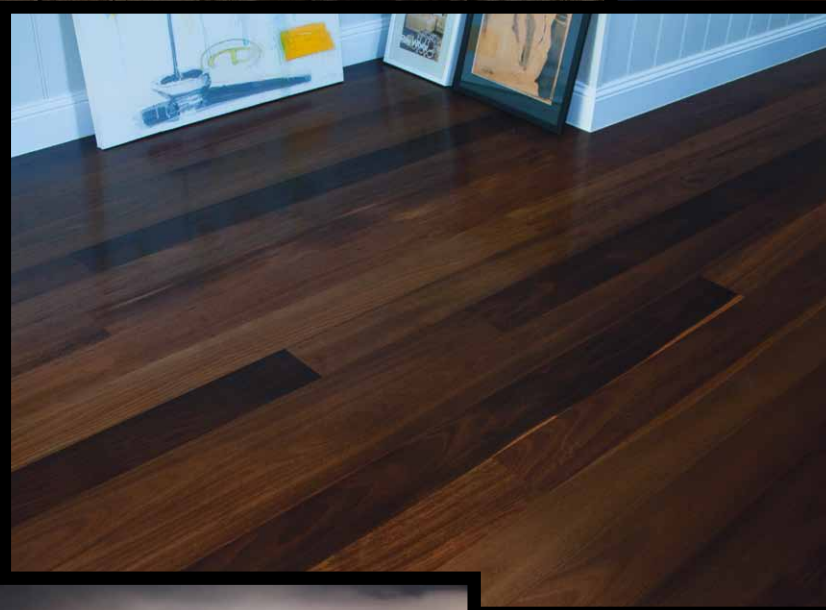

Hurford Roasted is available in two distinctive tones:

Peat: a natural dark earth hue.

Cayenne: an intimate reddish bronze palette.

Hurford Roasted is a high temperature thermally modified hardwood that uses a custom designed heating program to alter the woods molecular structure. This has many benefits that include locking in the colour, increasing the durability and limiting movement to a fraction of normal kiln dried flooring.

A modern living room featuring a white sofa with blue patterned and solid blue pillows. To the left, a wooden staircase with a glass railing leads up. The floor is made of dark wood planks. The word "Roasted" is written in a white, elegant cursive font across the top of the image.

# Peat

A black leather chair with a chrome frame is positioned on a dark wood floor. The chair is situated next to a brick wall and a window with blinds. The word "Roasted" is written in a white, cursive font across the top of the image.