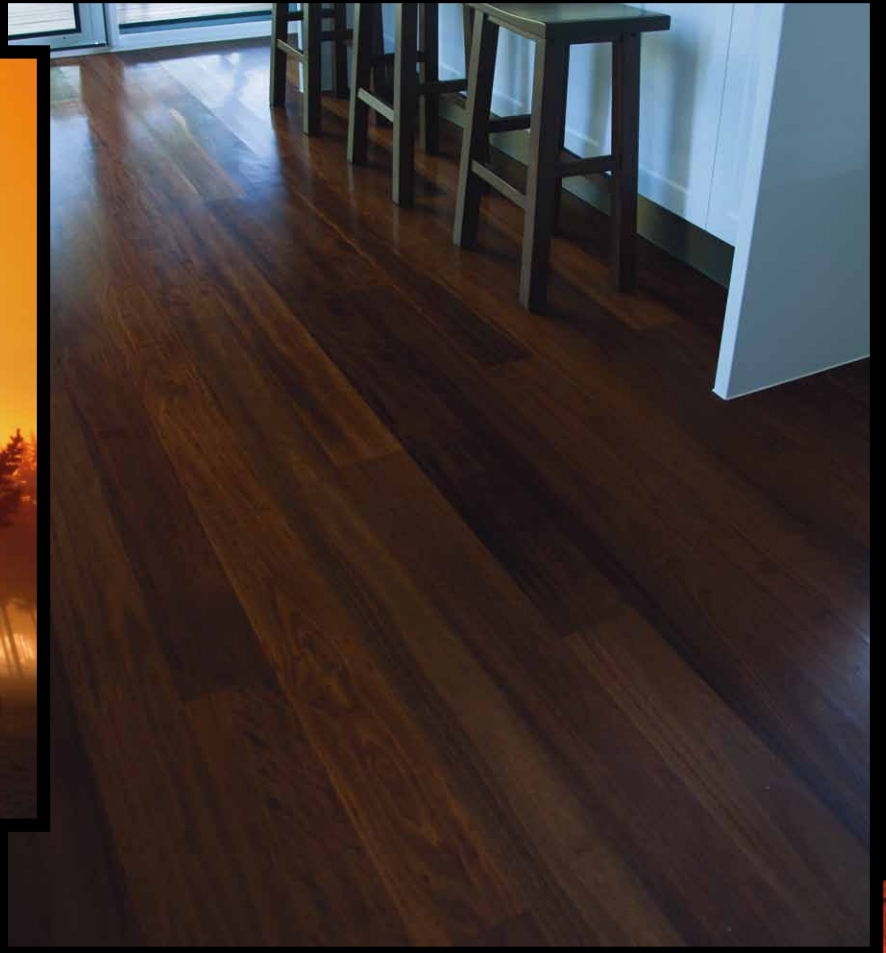

# HURFORD ROASTED

QUALITY KILN DRIED TIMBER

*Hurford Roasted is about creating  
a luxurious style when it comes to  
Australian hardwood flooring.*

The Hurford Roasted process metamorphosis the natural colour of hardwood to create a deep rich tone that penetrates through the wood.

Hurford Roasted is available in two distinctive tones:

Peat: a natural dark earth hue.

Cayenne: an intimate reddish bronze palette.

Hurford Roasted is a high temperature thermally modified hardwood that uses a custom designed heating program to alter the woods molecular structure. This has many benefits that include locking in the colour, increasing the durability and limiting movement to a fraction of normal kiln dried flooring.

A modern living room featuring a white sofa with blue patterned and solid blue pillows. To the left, a wooden staircase with a glass railing leads up. The floor is made of dark wood planks. The word "Roasted" is written in a white, elegant cursive font across the top of the image.

# Peat

A black leather chair with a chrome frame is positioned on a dark wood floor. The chair is situated next to a brick wall and a window with blinds. The word "Roasted" is written in a white, cursive font across the top of the image.